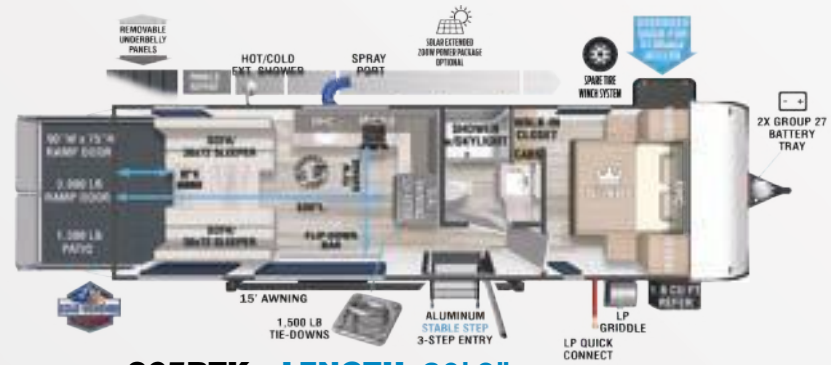

265RTK LENGTH: 30' 9"