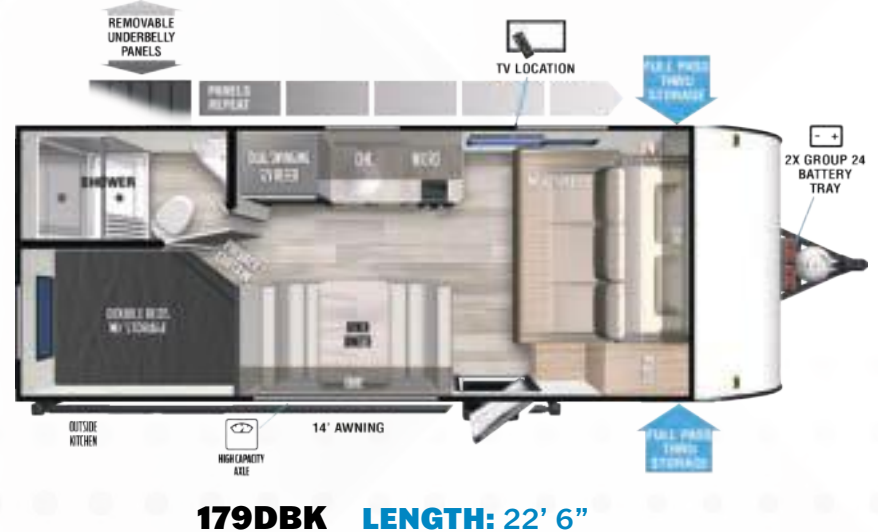

LITE WEIGHT SERIES

Bunkhouses