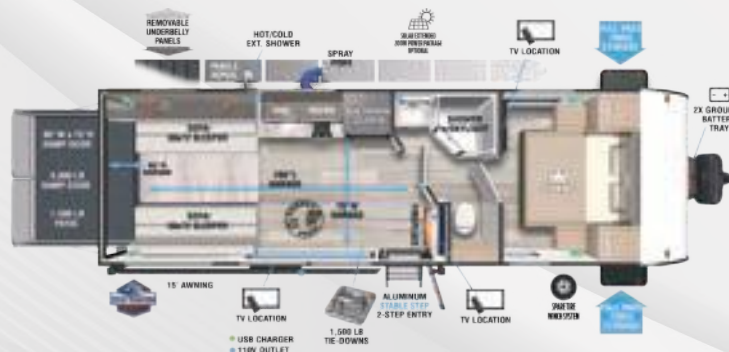

## Toy Haulers/Cargo Carriers

**175RTK** LENGTH: 21' 9"

**190RTK** LENGTH: 25' 0"

**210RTK** LENGTH: 28' 8"

**245VC** LENGTH: 27' 3"

**260RTK** LENGTH: 28' 8"

Scan to view all floorplans, standards/options, photos, videos, specs, and more on our website.