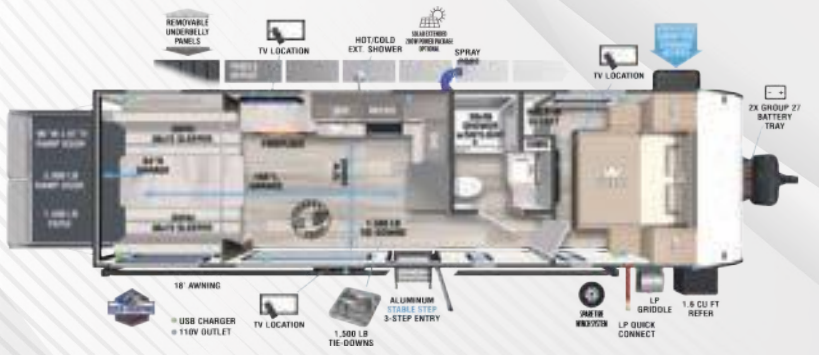

270RTK LENGTH: 32' 3"