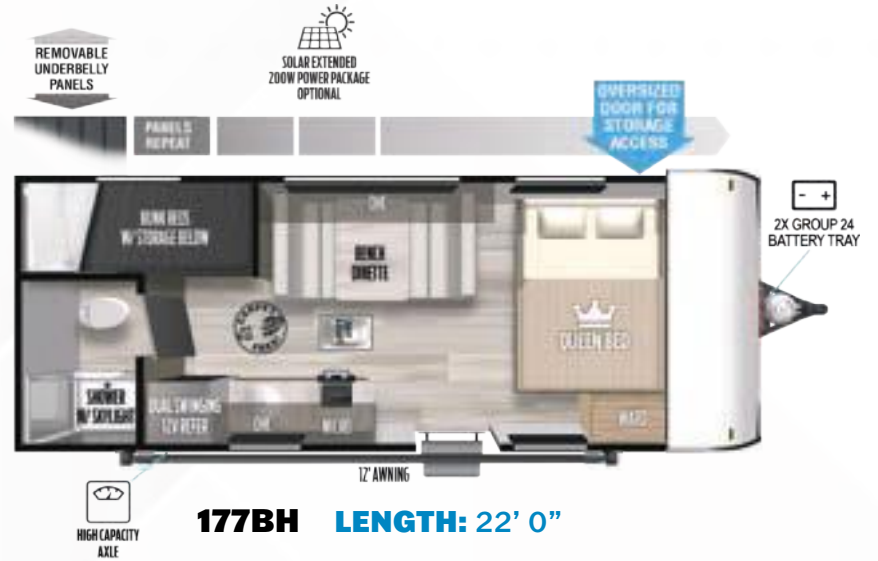

LITE WEIGHT SERIES

Bunkhouses